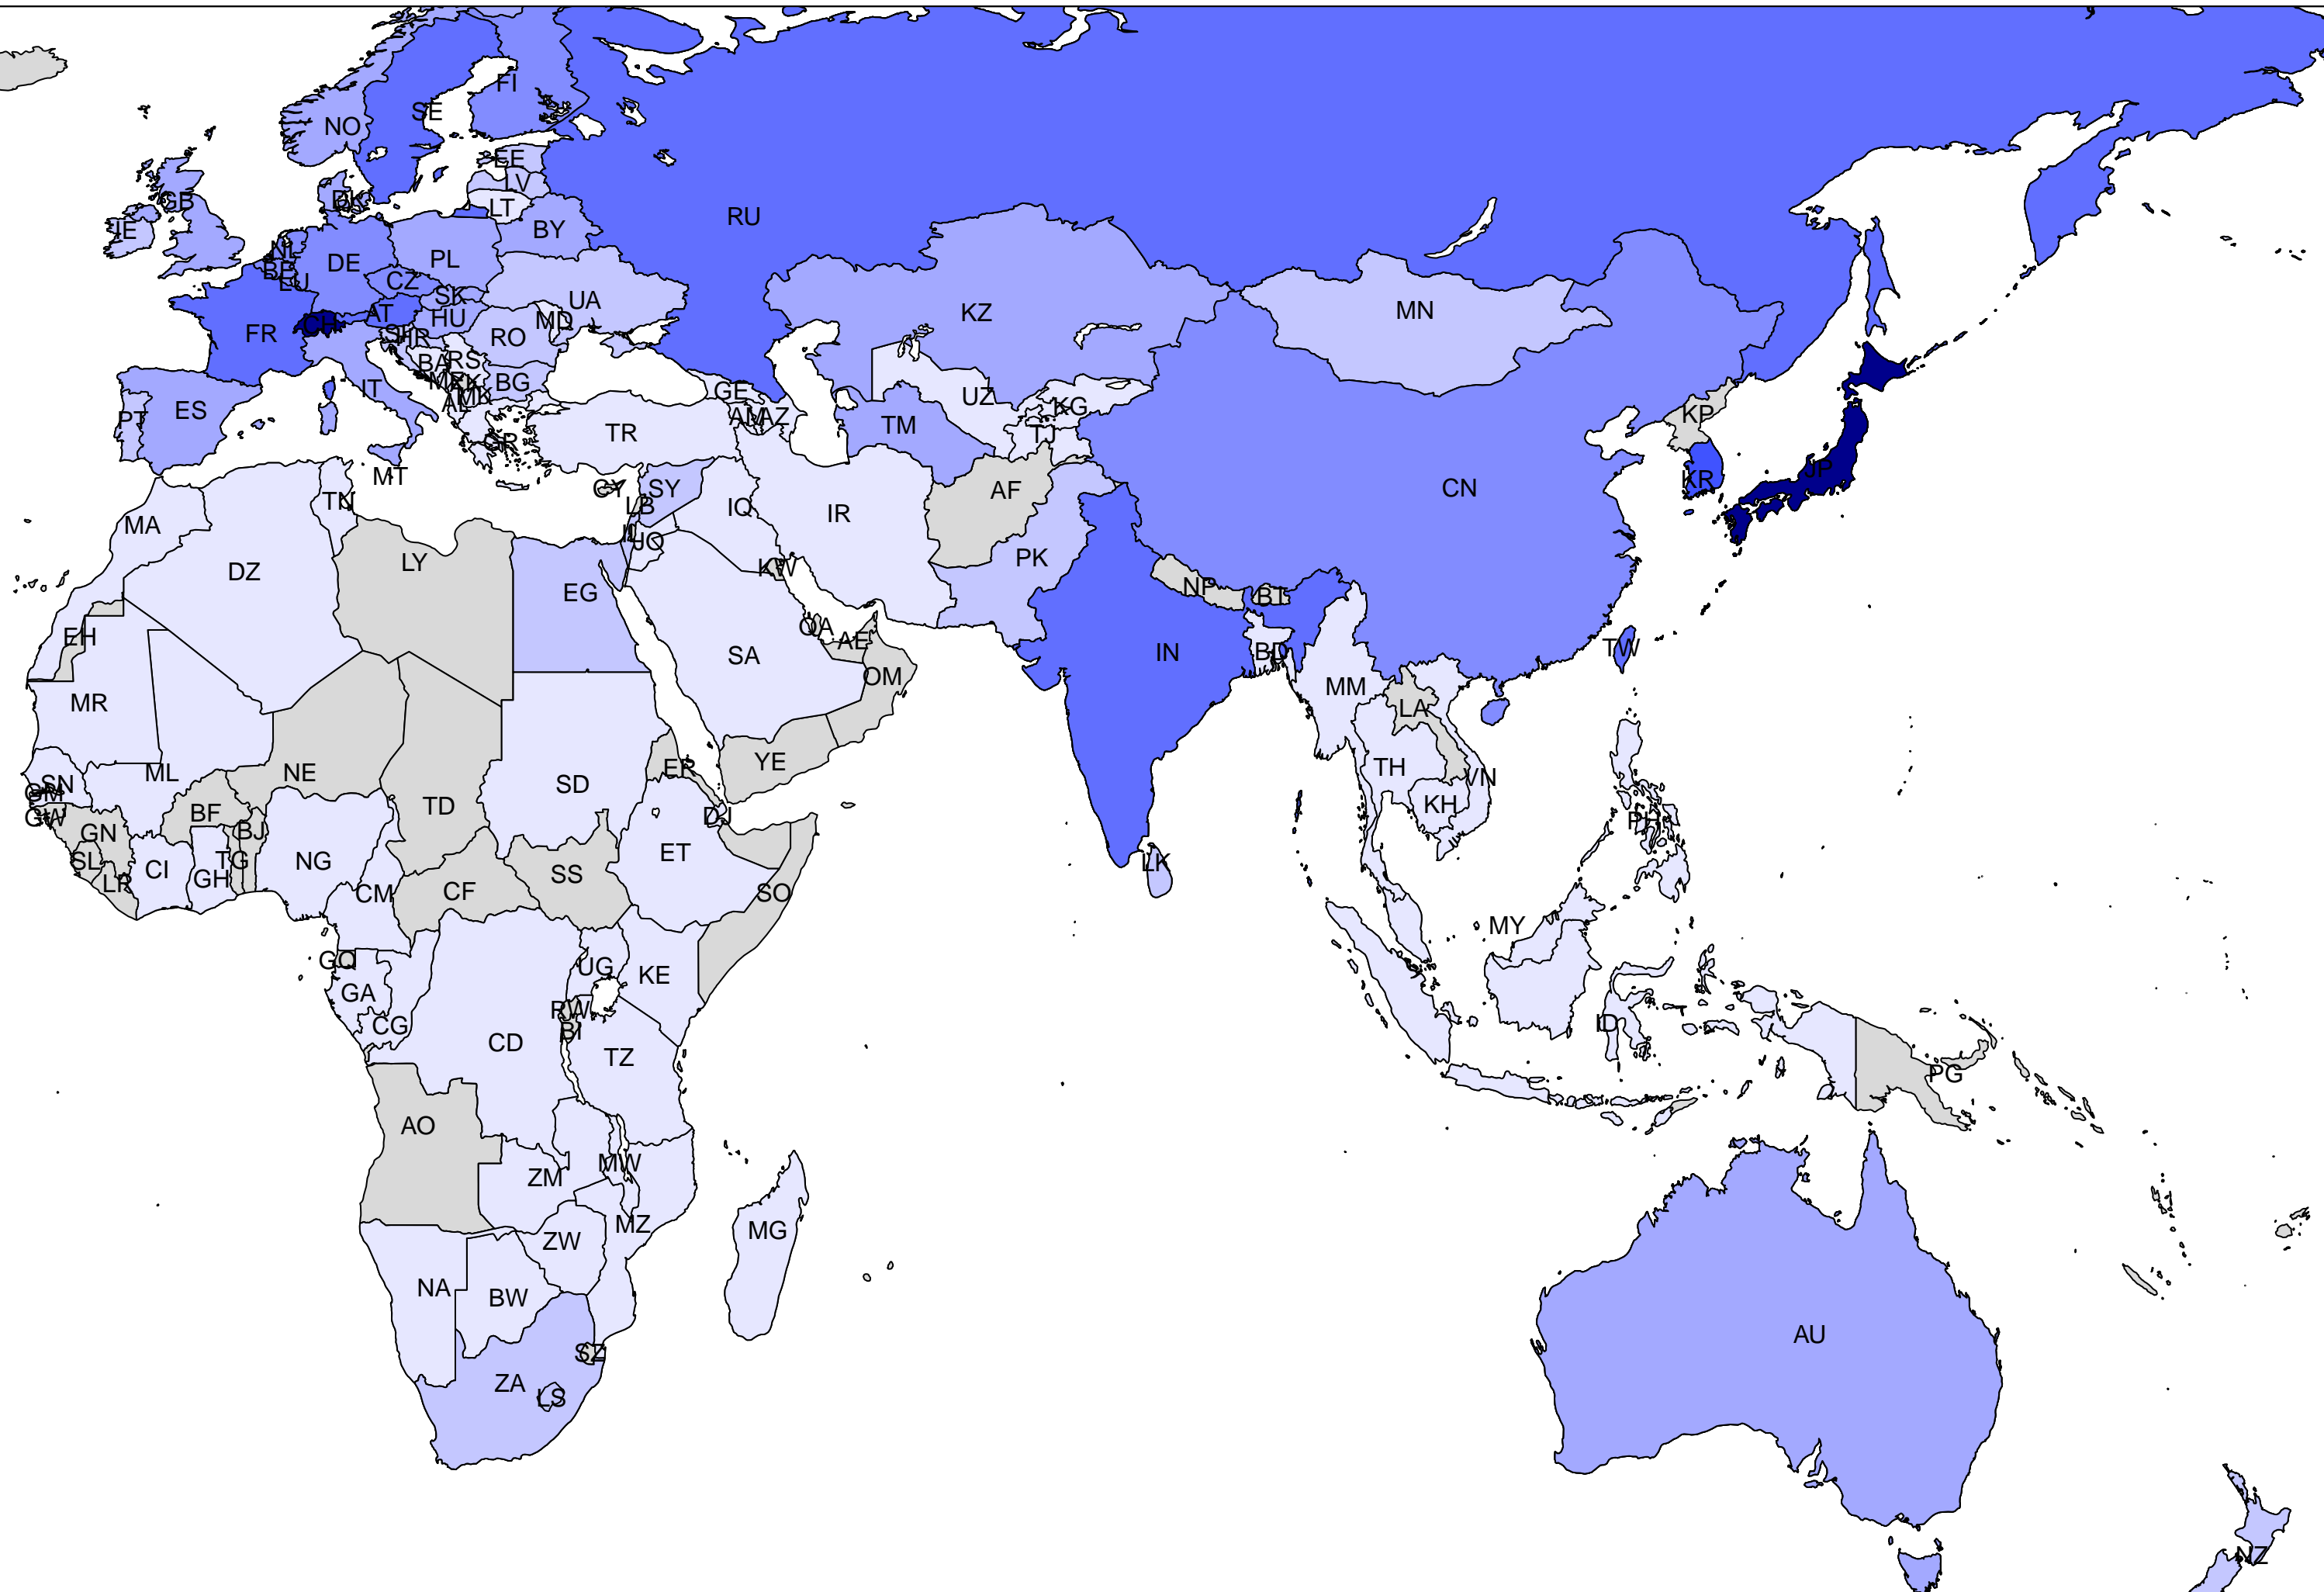

Railway Transport: Annual distance run per inhabitant

km per year & per inhabitant

Data sources 2020: International Union of Railways (UIC), OECD, World Bank. Made with Natural Earth