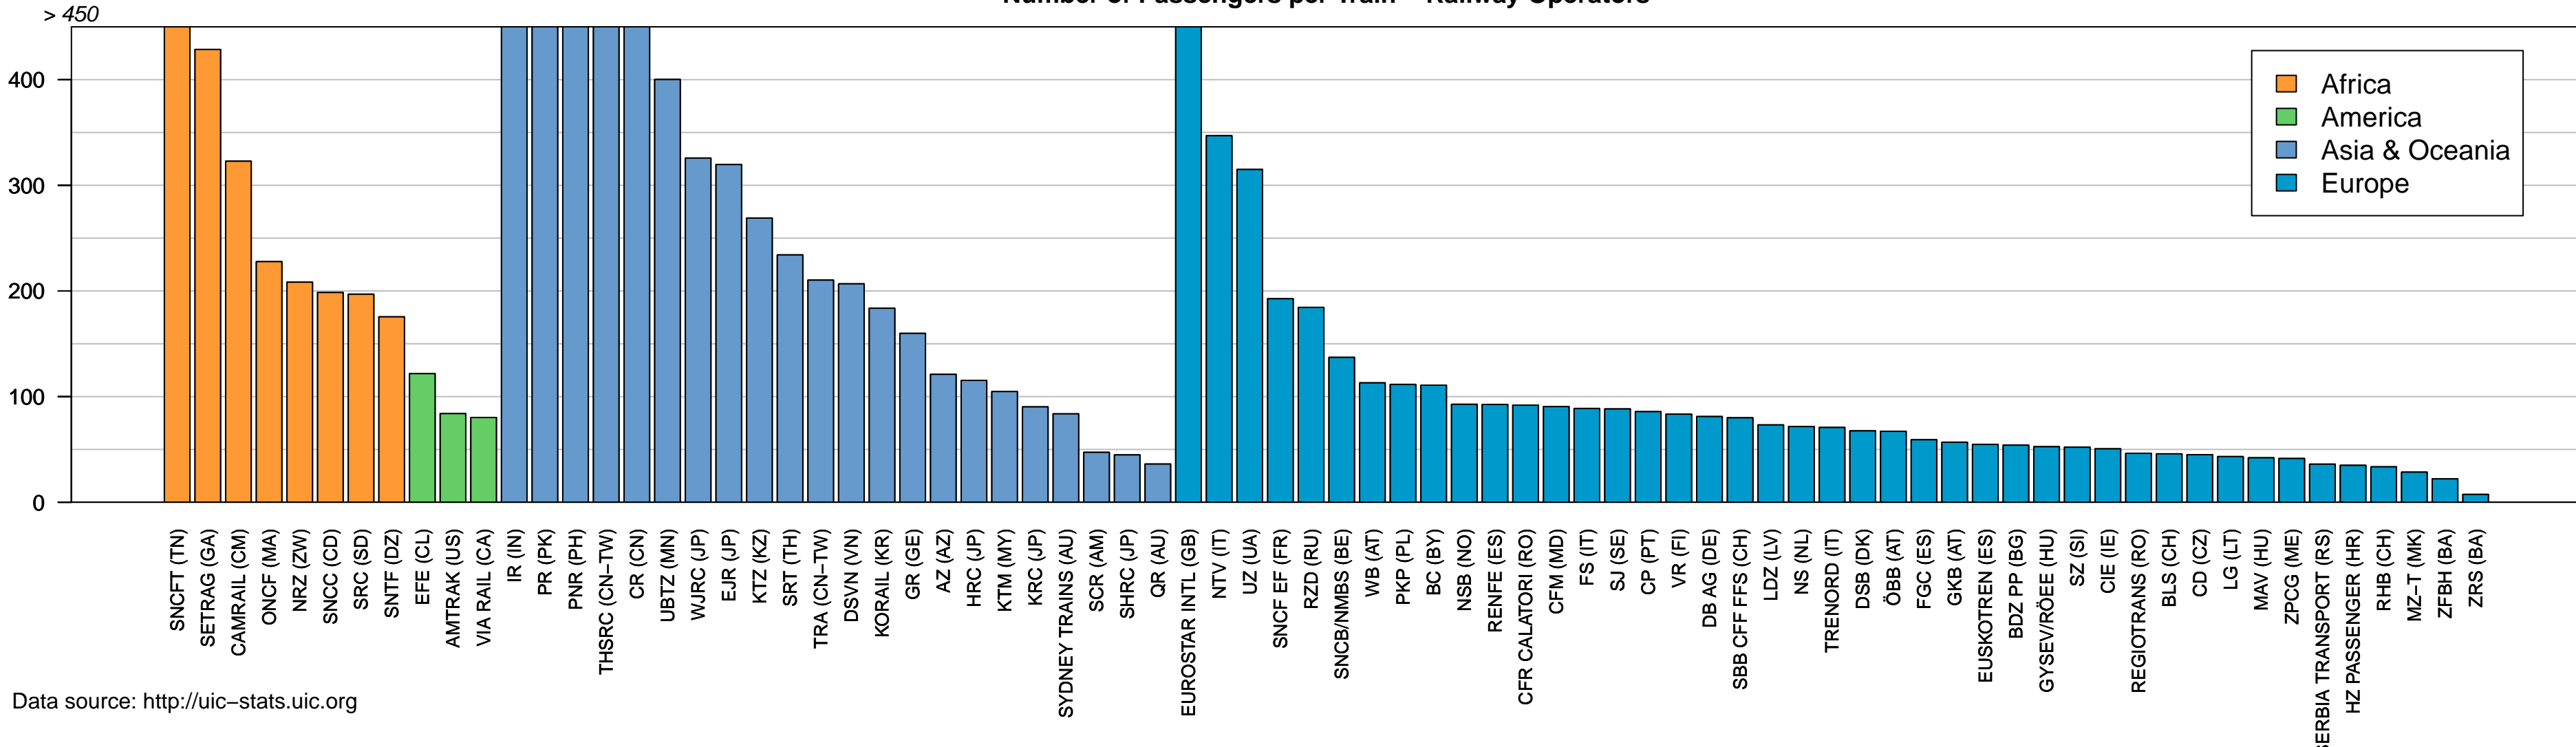

Number of Passengers per Train – Railway Operators

Data source: <http://uic-stats.uic.org>